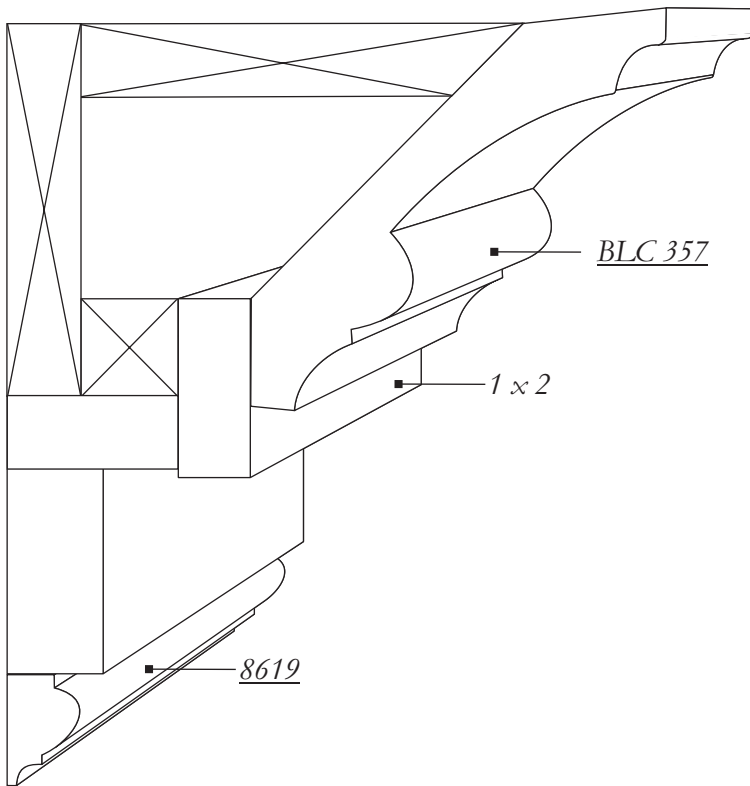

CONTENTS	PAGE #
INTRODUCTION	2-6
APRONS	12-14
BACKBANDS	15
BAND MOULD	30
BAR RAIL	52
BASE	16-19
BASE CAP	20,21
BASE SHOE	19
BASE MOULD	29
BED & COVE	35,36
BRICK MOULD	43
CAP & SHOE	33
CASING	7-14
CEILING & PARTITION	58
CHAIR RAIL	22-25
CHAIR RAIL CAP	25
CORNER MOULD	44
CROWN	37-40
DENTIL MOULD	41,42
FLOORING	61
GLASS BEAD	31
HALF ROUND	32
HAND RAIL	49-52
LANDING TREAD	33
LATTICE	33
MIRROR MOULD	44
NOSE & COVE	34
PANELING	55-57
PANEL MOULD	27-30
PICTURE FRAME	26
PICTURE MOULD	26
PLYNTH BLOCK	46
QUARTER ROUND	32
RADIUS & ARCH TRIM	48
ROSETTES	47
S4S/SQUARES	53
SCREEN MOULD	31
SHELF CLEATS	44
SIDING	59-61
STOP.....	43
T-ASTRAGAL	43
THRESHOLD	44
WAINSCOTING	54
WINDOW STOOLS	45
INDEX.....	62,63

All profiles in this catalog were drawn full size, though size may have changed due to reproduction of this catalog

CORNICES

Cornices reduced from full size