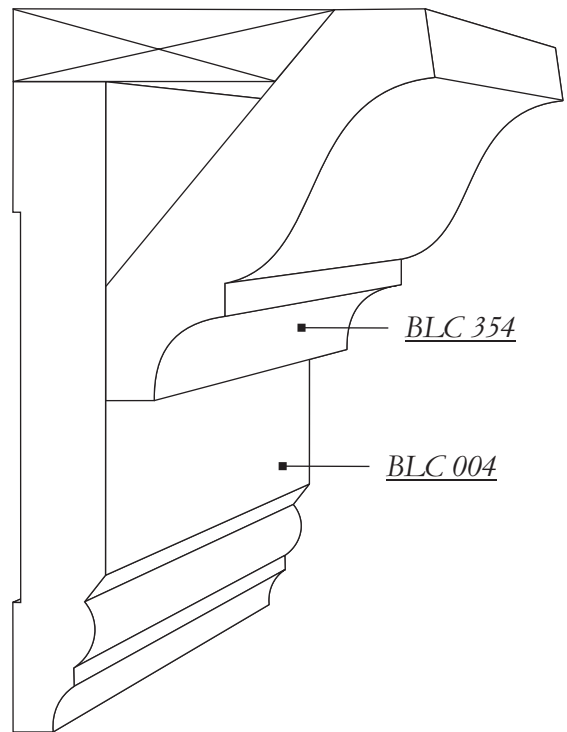

CONTENTS	PAGE #
INTRODUCTION	2-6
APRONS	12-14
BACKBANDS	15
BAND MOULD	30
BAR RAIL	52
BASE	16-19
BASE CAP	20,21
BASE SHOE	19
BASE MOULD	29
BED & COVE	35,36
BRICK MOULD	43
CAP & SHOE	33
CASING	7-14
CEILING & PARTITION	58
CHAIR RAIL	22-25
CHAIR RAIL CAP	25
CORNER MOULD	44
CROWN	37-40
DENTIL MOULD	41,42
FLOORING	61
GLASS BEAD	31
HALF ROUND	32
HAND RAIL	49-52
LANDING TREAD	33
LATTICE	33
MIRROR MOULD	44
NOSE & COVE	34
PANELING	55-57
PANEL MOULD	27-30
PICTURE FRAME	26
PICTURE MOULD	26
PLYNTH BLOCK	46
QUARTER ROUND	32
RADIUS & ARCH TRIM	48
ROSETTES	47
S4S/SQUARES	53
SCREEN MOULD	31
SHELF CLEATS	44
SIDING	59-61
STOP.....	43
T-ASTRAGAL	43
THRESHOLD	44
WAINSCOTING	54
WINDOW STOOLS	45
INDEX.....	62,63

All profiles in this catalog were drawn full size, though size may have changed due to reproduction of this catalog

CORNICES

Cornices reduced from full size