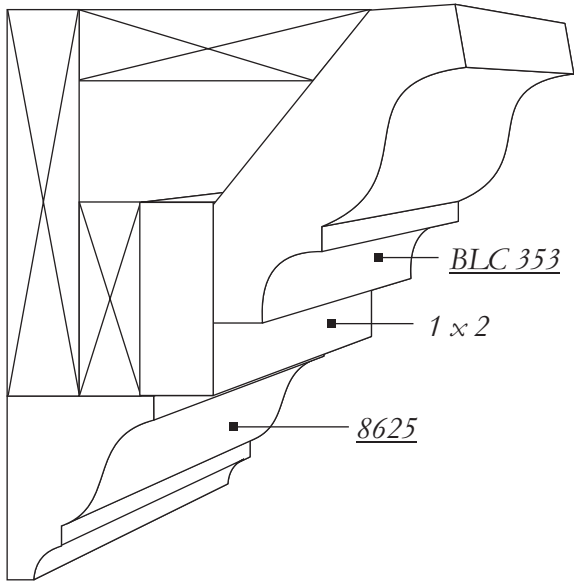

CONTENTS	PAGE #
INTRODUCTION	2-6
APRONS	12-14
BACKBANDS	15
BAND MOULD	30
BAR RAIL	52
BASE	16-19
BASE CAP	20,21
BASE SHOE	19
BASE MOULD	29
BED & COVE	35,36
BRICK MOULD	43
CAP & SHOE	33
CASING	7-14
CEILING & PARTITION	58
CHAIR RAIL	22-25
CHAIR RAIL CAP	25
CORNER MOULD	44
CROWN	37-40
DENTIL MOULD	41,42
FLOORING	61
GLASS BEAD	31
HALF ROUND	32
HAND RAIL	49-52
LANDING TREAD	33
LATTICE	33
MIRROR MOULD	44
NOSE & COVE	34
PANELING	55-57
PANEL MOULD	27-30
PICTURE FRAME	26
PICTURE MOULD	26
PLYNTH BLOCK	46
QUARTER ROUND	32
RADIUS & ARCH TRIM	48
ROSETTES	47
S4S/SQUARES	53
SCREEN MOULD	31
SHELF CLEATS	44
SIDING	59-61
STOP.....	43
T-ASTRAGAL	43
THRESHOLD	44
WAINSCOTING	54
WINDOW STOOLS	45
INDEX.....	62,63

All profiles in this catalog were drawn full size, though size may have changed due to reproduction of this catalog

CORNICES

Cornices reduced from full size