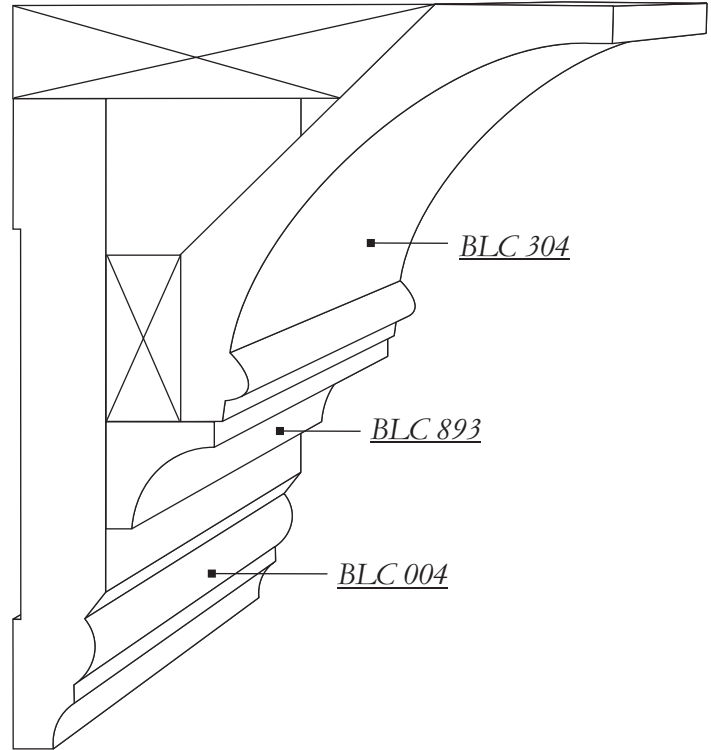

CONTENTS	PAGE #
INTRODUCTION	2-6
APRONS	12-14
BACKBANDS	15
BAND MOULD	30
BAR RAIL	52
BASE	16-19
BASE CAP	20,21
BASE SHOE	19
BASE MOULD	29
BED & COVE	35,36
BRICK MOULD	43
CAP & SHOE	33
CASING	7-14
CEILING & PARTITION	58
CHAIR RAIL	22-25
CHAIR RAIL CAP	25
CORNER MOULD	44
CROWN	37-40
DENTIL MOULD	41,42
FLOORING	61
GLASS BEAD	31
HALF ROUND	32
HAND RAIL	49-52
LANDING TREAD	33
LATTICE	33
MIRROR MOULD	44
NOSE & COVE	34
PANELING	55-57
PANEL MOULD	27-30
PICTURE FRAME	26
PICTURE MOULD	26
PLYNTH BLOCK	46
QUARTER ROUND	32
RADIUS & ARCH TRIM	48
ROSETTES	47
S4S/SQUARES	53
SCREEN MOULD	31
SHELF CLEATS	44
SIDING	59-61
STOP.....	43
T-ASTRAGAL	43
THRESHOLD	44
WAINSCOTING	54
WINDOW STOOLS	45
INDEX.....	62,63

All profiles in this catalog were drawn full size, though size may have changed due to reproduction of this catalog

CORNICES

Cornices reduced from full size